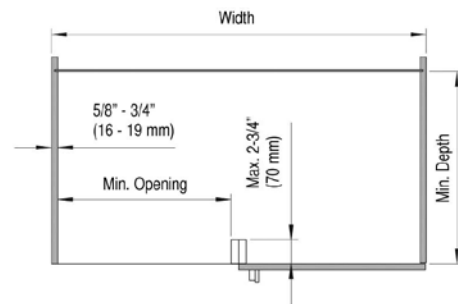

Pack: 1 set per box consisting of 2 shelves, twin mechanism and instructions.

Faceframe

Frameless

Twin corner	1	2	3
Width	39" (991 mm)	45" (1143 mm)	51" (1295 mm)
Min Depth	19-7/8" (485 mm)	19-1/8" (485 mm)	19-1/2" (490 mm)
Min. Opening	15-3/4" (400 mm)	17-1/2" (440 mm)	21-1/2" (540 mm)

CORNER UNIT : SLIDE CORNER

Made in Germany

- The trays turn and slide independently out of the cabinet
- The upper shelf can be placed at height 12-1/2" to 16-1/2"
- Inside height min 19-3/4"
- Load cap per shelf: 33 lbs.
- Specify left or right hand use
- Three sizes available
- Maple Tray, Silver powder coated rail

Item No. Left	Item No. Right	Size
9000 3283	9000 3284	1
9000 2991	9000 2992	2
9000 3281	9000 3282	3

Faceframe

Slide corner	1	2	3
Width	39" (991 mm)	42" (1067 mm)	45" (1143 mm)
Min Depth	19-7/8" (504 mm)	22-3/8" (569 mm)	22-3/8" (569 mm)
Min. Opening	15" (381 mm)	18" (457 mm)	21" (533 mm)

Frameless

Slide corner	1	2	3
Width	36" (914 mm)	42" (1067 mm)	48" (1219 mm)
Min. Depth	19-1/4" (490 mm)	21-5/8" (550 mm)	21-5/8" (550 mm)
Min. Opening	16-1/2" (419 mm)	19-1/2" (495 mm)	22-1/2" (572 mm)