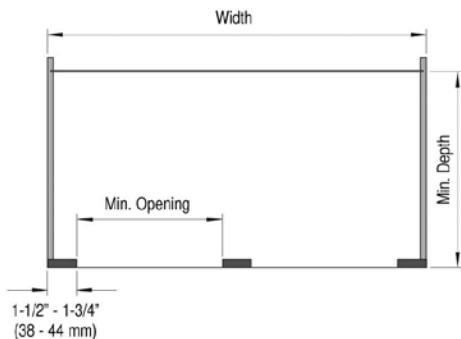

Pack: 1 set per box consisting of 2 shelves, twin mechanism and instructions.

Faceframe

Frameless

Twin corner	1	2	3
Width	39" (991 mm)	45" (1143 mm)	51" (1295 mm)
Min Depth	19-7/8" (485 mm)	19-1/8" (485 mm)	19-1/2" (490 mm)
Min. Opening	15-3/4" (400 mm)	17-1/2" (440 mm)	21-1/2" (540 mm)

CORNER UNIT : SLIDE CORNER

Made in Germany

- The trays turn and slide independently out of the cabinet
- The upper shelf can be placed at height 12-1/2" to 16-1/2"
- Inside height min 19-3/4"
- Load cap per shelf: 33 lbs.
- Specify left or right hand use
- Three sizes available
- Maple Tray, Silver powder coated rail

Item No. Left	Item No. Right	Size
9000 3283	9000 3284	1
9000 2991	9000 2992	2
9000 3281	9000 3282	3

Faceframe

Slide corner	1	2	3
Width	39" (991 mm)	42" (1067 mm)	45" (1143 mm)
Min Depth	19-7/8" (504 mm)	22-3/8" (569 mm)	22-3/8" (569 mm)
Min. Opening	15" (381 mm)	18" (457 mm)	21" (533 mm)

Frameless

Slide corner	1	2	3
Width	36" (914 mm)	42" (1067 mm)	48" (1219 mm)
Min. Depth	19-1/4" (490 mm)	21-5/8" (550 mm)	21-5/8" (550 mm)
Min. Opening	16-1/2" (419 mm)	19-1/2" (495 mm)	22-1/2" (572 mm)