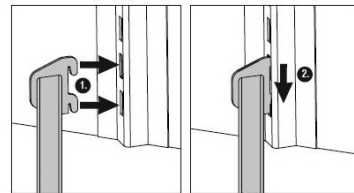

Height of basket railing: 2-3/4"

Cabinet Dimensions

RECORNER MAXX
Made in Germany

The Recorner Maxx "floating shelf" stands out with its clear storage: no center pole or divider. This creates up to 20% more storage space in the middle of the shelf.

The shelves are supported by a traverse that runs through the cabinet. Visually open space - the mechanics are practically invisible.

Kidney shaped Floating Susans

Adjustable Shelf Height

- Minimum installation height: 24-3/8"
- EasyFit: tool-free installation of shelves onto the supporting arms
- Flexible base positioning irrespective of cabinet height
- Can be retrofitted into existing cabinets
- Max load bearing: 62 lbs per shelf
- Maple shelf, Silver rail