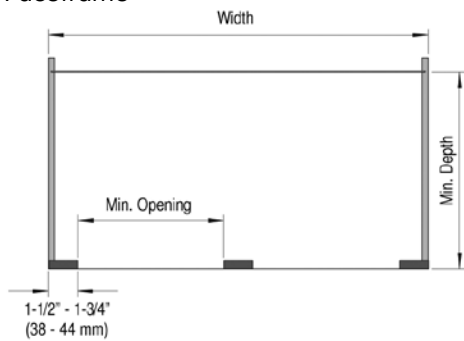

Retail List Prices

VSA SWING-OUT STORAGE - Soft Close
Made in Germany

Baskets glide out as door is opened. One easy motion brings stored goods into reach. Storage with easy access.

- Basket Width: 19-11/16"
- Cabinet Width: 23-5/8"
- Min. Installation Depth: 18-15/16"
- Tool-free installation of frame onto lower runners
- Tool-free attachment of carriers to mounting frame
- Height adjustment for individual baskets
- 33 lb. load cap per basket
- 4 or 5 Chrome baskets
- Soft Close

Swing-Out Pantry

CORNER SYSTEM : TWIN CORNER

Load Capacity: 100 lbs. Made in Germany.

- One smooth motion puts all items to be retrieved right at your fingertips
- Both shelves turn and swing simultaneously out of the cabinet
- Stylish silver powder coated wire, maple bottom
- For Frameless or Face Frame Cabinets
- Load Cap: 90 lbs. (45 lbs per shelf)
- Minimum installation depth: 19-3/8"
- Minimum installation height: 19-11/16"

Pack: 1 set per box consisting of 2 shelves, twin mechanism and instructions.

Faceframe

Frameless

Twin corner	1	2	3
Width	39" (991 mm)	45" (1143 mm)	51" (1295 mm)
Min Depth	19-7/8" (485 mm)	19-1/8" (485 mm)	19-1/2" (490 mm)
Min. Opening	15-3/4" (400 mm)	17-1/2" (440 mm)	21-1/2" (540 mm)