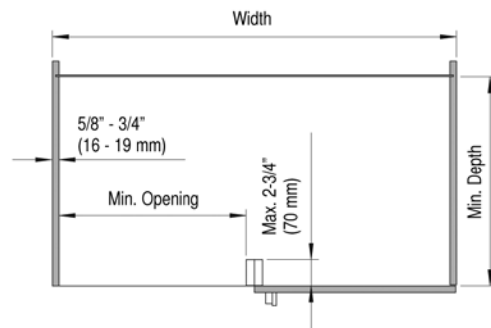

Swing-Out Pantry

CORNER SYSTEM : TWIN CORNER

Load Capacity: 100 lbs. Made in Germany.

- One smooth motion puts all items to be retrieved right at your fingertips
- Both shelves turn and swing simultaneously out of the cabinet
- Stylish silver powder coated wire, maple bottom
- For Frameless or Face Frame Cabinets
- Load Cap: 90 lbs. (45 lbs per shelf)
- Minimum installation depth: 19-3/8"
- Minimum installation height: 19-11/16"

Pack: 1 set per box consisting of 2 shelves, twin mechanism and instructions.

Faceframe

Frameless

Twin corner	1	2	3
Width	39" (991 mm)	45" (1143 mm)	51" (1295 mm)
Min Depth	19-7/8" (485 mm)	19-1/8" (485 mm)	19-1/2" (490 mm)
Min. Opening	15-3/4" (400 mm)	17-1/2" (440 mm)	21-1/2" (540 mm)