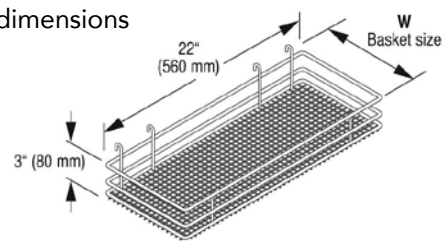

DSA BASE UNIT SIDE PULL-OUT

Made in Germany

- Cabinet opening: 4-1/2" (112mm), 6" (152mm), 7-1/2" (192mm), 10-1/8" (257mm)
- Minimum installation depth: 22-1/2"
- Storage version for 90°
- Storage units for towels and baking trays
- Individual height adjustment for baskets
- 3-D front adjustment allows simple, convenient front adjustment
- Non-handed
- Integral self-closing / soft closing
- Max load bearing 45 lbs.
- Stocking Saphir chrome baskets

3-3/8" Saphir basket for
min cab opening width of 4-1/2"

9" Saphir basket for min cab
opening width of 10-1/8"

Cabinet dimensions

Basket dimensions

Order Frame and 3 basket set separately.

<u>Code</u>	<u>Description</u>	<u>Cab opening</u>	<u>List/ea.</u>
90003259	DSA 3A Frame / 26-1/2" Height for 3 Baskets		\$ 220
90002570	Set of 3 baskets / 3-3/8" Width	4-1/2"	\$ 166
90002572	Set of 3 baskets / 5" Width	6"	182
90002574	Set of 3 baskets / 6-1/2" Width	7-1/2"	210
90002576	Set of 3 baskets / 9" Width	10-1/8"	236

Retail List Prices

VSA SWING-OUT STORAGE - Soft Close
Made in Germany

Baskets glide out as door is opened. One easy motion brings stored goods into reach. Storage with easy access.

- Basket Width: 19-11/16"
- Cabinet Width: 23-5/8"
- Min. Installation Depth: 18-15/16"
- Tool-free installation of frame onto lower runners
- Tool-free attachment of carriers to mounting frame
- Height adjustment for individual baskets
- 33 lb. load cap per basket
- 4 or 5 Chrome baskets
- Soft Close