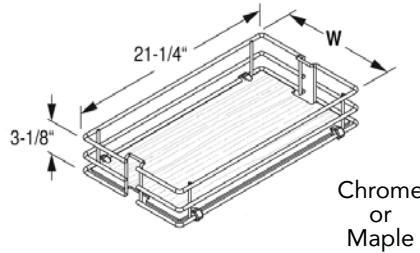

VAUTH-SAGEL

**MacMURRAY
PACIFIC**

Retail List Prices

KITCHEN CABINET STORAGE SYSTEMS

Contents

HSA Pull-Out Pantry	3
DSA Base Unit Slide Pull-Out	4
VSA Swing-Out Storage Unit	5
Twin Corner / Blind Corner Swing-Out	6
Slide Corner Pull-Out	7
Wari Corner / Blind Corner Swing-Out	8
Flex Corner	9
Recorner Maxx / Floating Susans	10
OKO XXLiner Waste Bin System	11

HSA PANTRY PULL-OUT

Made in Germany

Chrome Plated Baskets

Maple Melamine base,
silver powder coated baskets

Full Depth: 22-3/4"
High Capacity: 23% more storage

- 12 Minute Install
- Baskets Adjust in 2-1/2" steps
- Synchro-action : 265 lbs.
- Five widths : 9" - 20"
- Any height 26" - 84"

Every Inch: 26" - 84" high

Soft-Close Pantry

Door Adjustment for
Height, Side, Warp and Tilt

Many Solutions Possible: every inch from 26" to 84" high

Specify Width and Basket type when ordering:
'C' for Chrome baskets or **'M'** for Maple baskets
Example: 9076-11C.

DSA BASE UNIT SIDE PULL-OUT

Made in Germany

- Cabinet opening: 4-1/2" (112mm), 6" (152mm), 7-1/2" (192mm), 10-1/8" (257mm)
- Minimum installation depth: 22-1/2"
- Storage version for 90°
- Storage units for towels and baking trays
- Individual height adjustment for baskets
- 3-D front adjustment allows simple, convenient front adjustment
- Non-handed
- Integral self-closing / soft closing
- Max load bearing 45 lbs.
- Stocking Saphir chrome baskets