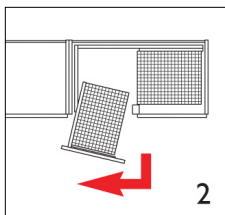

Left Hand Installation shown.