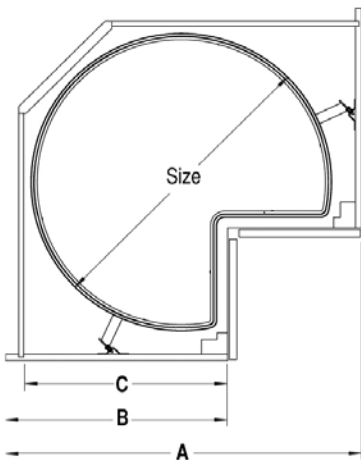

Min. Installation Height: 20-1/2"

Order 1 frame and 1 basket set. Basket set consists of 2 front baskets and 2 rear baskets.

Frame	Description	List
90006112	Min. opening 15" (size 1)	\$ 295
90006113	Min. opening 17-1/2" (size 2) or Min. opening 20-1/2" (size 3)	295

Saphir Chrome Basket sets

90006117	Front: 11" W x 16-1/3" D Rear: 11" W x 19-2/3" D	181
90006255	Front: 13-3/4" W x 16-1/3" D Rear: 12-3/4" W x 19-2/3" D	195
90006256	Front: 13-3/4" W x 16-3/8" D Rear: 15-3/4" W x 19-2/3" D	211

Height of basket railing: 2-3/4"

Cabinet Dimensions

RECORNER MAXX
Made in Germany

The Recorner Maxx "floating shelf" stands out with its clear storage: no center pole or divider. This creates up to 20% more storage space in the middle of the shelf.

The shelves are supported by a traverse that runs through the cabinet. Visually open space - the mechanics are practically invisible.

Kidney shaped Floating Susans

Adjustable Shelf Height

- Minimum installation height: 24-3/8"
- EasyFit: tool-free installation of shelves onto the supporting arms
- Flexible base positioning irrespective of cabinet height
- Can be retrofitted into existing cabinets
- Max load bearing: 62 lbs per shelf
- Maple shelf, Silver rail