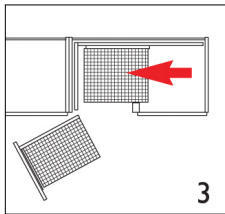

Left Hand Installation shown.