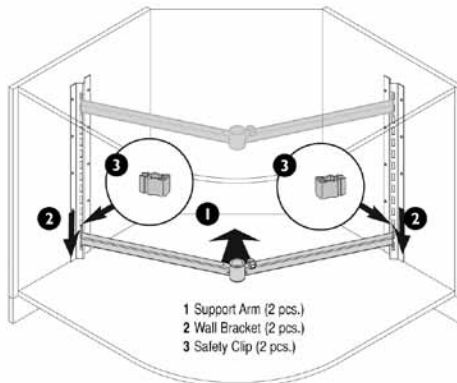

Height of basket railing: 2-3/4"

Cabinet Dimensions

RECORNER MAXX
Made in Germany

The Recorner Maxx "floating shelf" stands out with its clear storage: no center pole or divider. This creates up to 20% more storage space in the middle of the shelf.

The shelves are supported by a traverse that runs through the cabinet. Visually open space - the mechanics are practically invisible.

Kidney shaped Floating Susans

Adjustable Shelf Height

- Minimum installation height: 24-3/8"
- EasyFit: tool-free installation of shelves onto the supporting arms
- Flexible base positioning irrespective of cabinet height
- Can be retrofitted into existing cabinets
- Max load bearing: 62 lbs per shelf
- Maple shelf, Silver rail