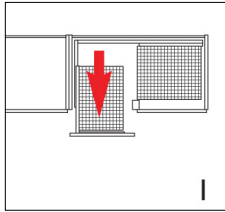

Left Hand Installation shown.