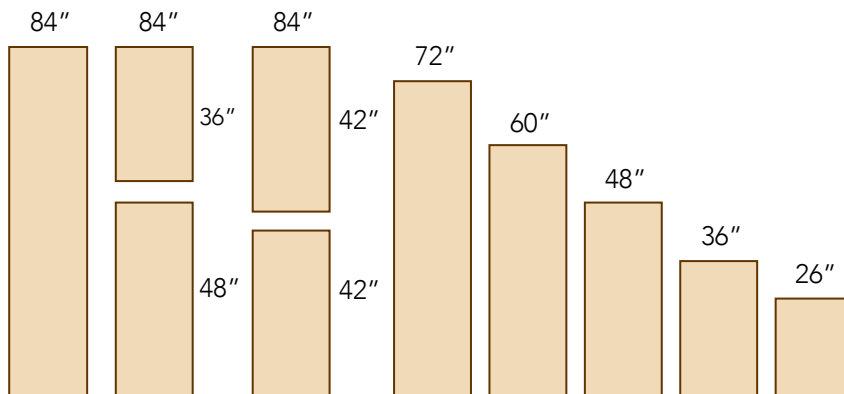

HSA PANTRY PULL-OUT

Made in Germany

Chrome Plated Baskets

Maple Melamine base,
silver powder coated baskets

Full Depth: 22-3/4"
High Capacity: 23% more storage

- 12 Minute Install
- Baskets Adjust in 2-1/2" steps
- Synchro-action : 265 lbs.
- Five widths : 9" - 20"
- Any height 26" - 84"

Every Inch: 26" - 84" high

Soft-Close Pantry

Door Adjustment for
Height, Side, Warp and Tilt

Many Solutions Possible: every inch from 26" to 84" high

Specify Width and Basket type when ordering:
'C' for Chrome baskets or **'M'** for Maple baskets
Example: 9076-11C.

Complete Sets	# of Bskts	Frame Ht	8-7/8" W		11-5/8" W		14-3/8" W		17-1/8" W		19-7/8" W	
			Chr	Maple	Chr	Maple	Chr	Maple	Chr	Maple	Chr	Maple
9037-XX C / M	2	25-1/2" to 37"	\$ 712	\$ 794	\$ 722	\$ 808	\$ 732	\$ 834	\$ 742	\$ 860	\$ 750	\$ 874
9047-XX C / M	4	37-1/2" to 47-1/4"	694	860	714	886	734	936	752	988	768	1014
9057-XX C / M	4	47-1/4" to 57"	696	862	726	888	736	940	754	990	770	1016
9067-XX C / M	4	57" to 67"	718	884	736	910	760	962	776	1014	794	1040
9076-XX C / M	6	67" to 76-3/4"	844	1094	874	1132	906	1210	930	1288	956	1326
9091-XX C / M	6	74-3/4" to 84-1/2"	852	1098	882	1140	912	1218	938	1294	962	1330