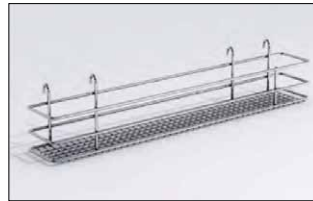

HSA PANTRY PULL-OUT

Made in Germany

Chrome Plated Baskets

Maple Melamine base,
silver powder coated baskets

Full Depth: 22-3/4"
High Capacity: 23% more storage

- 12 Minute Install
- Baskets Adjust in 2-1/2" steps
- Synchro-action : 265 lbs.
- Five widths : 9" - 20"
- Any height 26" - 84"

Every Inch: 26" - 84" high

Soft-Close Pantry

Door Adjustment for
Height, Side, Warp and Tilt

Many Solutions Possible: every inch from 26" to 84" high

Specify Width and Basket type when ordering:
'C' for Chrome baskets or **'M'** for Maple baskets
Example: 9076-11C.

Complete Sets	# of Bskts	Frame Ht	8-7/8" W		11-5/8" W		14-3/8" W		17-1/8" W		19-7/8" W	
			Chr	Maple	Chr	Maple	Chr	Maple	Chr	Maple	Chr	Maple
9037-XX C / M	2	25-1/2" to 37"	\$ 712	\$ 794	\$ 722	\$ 808	\$ 732	\$ 834	\$ 742	\$ 860	\$ 750	\$ 874
9047-XX C / M	4	37-1/2" to 47-1/4"	694	860	714	886	734	936	752	988	768	1014
9057-XX C / M	4	47-1/4" to 57"	696	862	726	888	736	940	754	990	770	1016
9067-XX C / M	4	57" to 67"	718	884	736	910	760	962	776	1014	794	1040
9076-XX C / M	6	67" to 76-3/4"	844	1094	874	1132	906	1210	930	1288	956	1326
9091-XX C / M	6	74-3/4" to 84-1/2"	852	1098	882	1140	912	1218	938	1294	962	1330

DSA BASE UNIT SIDE PULL-OUT

Made in Germany

- Cabinet opening: 4-1/2" (112mm), 6" (152mm), 7-1/2" (192mm), 10-1/8" (257mm)
- Minimum installation depth: 22-1/2"
- Storage version for 90°
- Storage units for towels and baking trays
- Individual height adjustment for baskets
- 3-D front adjustment allows simple, convenient front adjustment
- Non-handed
- Integral self-closing / soft closing
- Max load bearing 45 lbs.
- Stocking Saphir chrome baskets