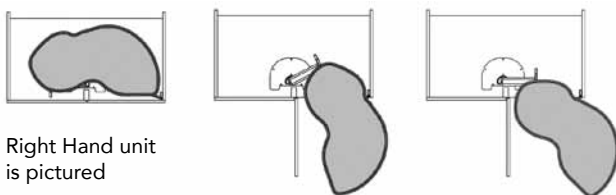

Retail List Prices

VSA SWING-OUT STORAGE - Soft Close
Made in Germany

Baskets glide out as door is opened. One easy motion brings stored goods into reach. Storage with easy access.

- Basket Width: 19-11/16"
- Cabinet Width: 23-5/8"
- Min. Installation Depth: 18-15/16"
- Tool-free installation of frame onto lower runners
- Tool-free attachment of carriers to mounting frame
- Height adjustment for individual baskets
- 33 lb. load cap per basket
- 4 or 5 Chrome baskets
- Soft Close

Saphir basket

For a complete set, you will need:

- 1 Frame (choice of 2 heights)
- 1 Top & Bottom runner
- 1 Carrier
- 1 (4 or 5) Basket Sets

Code	Description	List/ea.
90005457	VSA-4 Frame / 57-1/8" - 67-1/8"	\$ 142
90005459	VSA-6 Frame / 74-7/8" - 84-1/4"	152
90005451	Top & Bottom runner	232
90005607	Carrier	34
90005471	Basket (order 4-5)	78

Swing-Out Pantry

CORNER SYSTEM : TWIN CORNER

Load Capacity: 100 lbs. Made in Germany.

- One smooth motion puts all items to be retrieved right at your fingertips
- Both shelves turn and swing simultaneously out of the cabinet
- Stylish silver powder coated wire, maple bottom
- For Frameless or Face Frame Cabinets
- Load Cap: 90 lbs. (45 lbs per shelf)
- Minimum installation depth: 19-3/8"
- Minimum installation height: 19-11/16"

Pack: 1 set per box consisting of 2 shelves, twin mechanism and instructions.

Faceframe

Frameless

Twin corner	1	2	3
Width	39" (991 mm)	45" (1143 mm)	51" (1295 mm)
Min Depth	19-7/8" (485 mm)	19-1/8" (485 mm)	19-1/2" (490 mm)
Min. Opening	15-3/4" (400 mm)	17-1/2" (440 mm)	21-1/2" (540 mm)