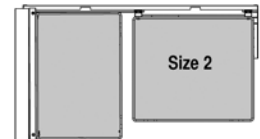

Code	Description	List
90003283	LH Slide Corner, 39" Width	\$ 672
90003284	RH Slide Corner, 39" Width	672
90002991	LH Slide Corner, 42" Width	684
90002992	RH Slide Corner, 42" Width	684
90003281	LH Slide Corner, 45" Width	766
90003282	RH Slide Corner, 45" Width	766

BLIND CORNER SOFT-CLOSE PULL OUT

Made In Germany

Wari corner®

Left Hand Installation shown.

Front baskets swing sideways for free access to rear baskets. Silent and Smooth soft-close action.

- Smooth soft close system
- Easy assembly of door fronts with central height adjustment
- Independent width door mount bracket
- Height adjustable top baskets
- Tool-less door attachment
- Min installation depth: 19-1/8"
- Min installation height: 21-3/8"
- Load capacity: Door basket - 17 lbs.
Cabinet basket - 20 lbs.
- Saphir Chrome Finish