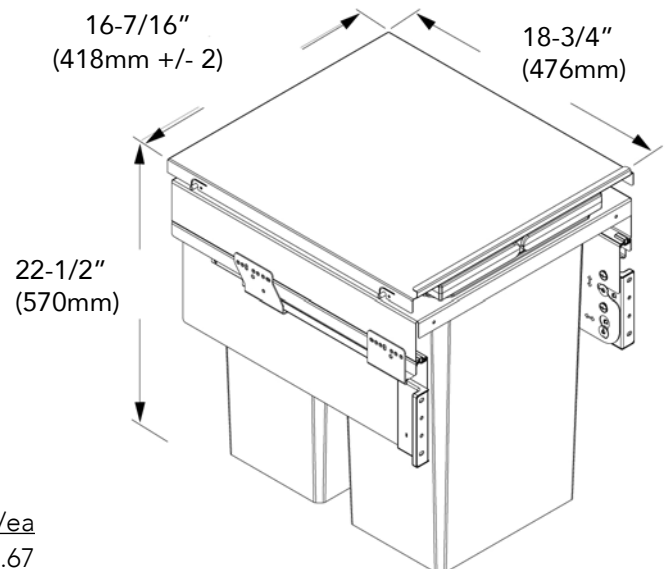

Cabinet Dimensions

Product Dimensions

Code
90005908

Description
Oko XXLiner
Waste Bin System

List/ea
$ 390.67