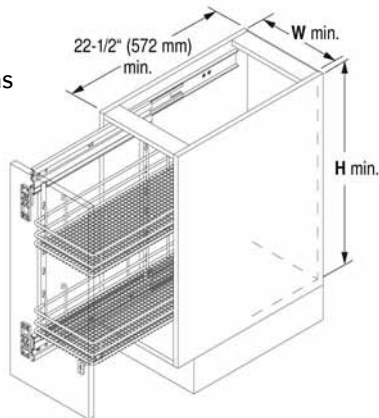

DSA BASE UNIT SIDE PULL-OUT

Made in Germany

- Cabinet opening: 4-1/2" (112mm), 6" (152mm), 7-1/2" (192mm), 10-1/8" (257mm)
- Minimum installation depth: 22-1/2"
- Storage version for 90°
- Storage units for towels and baking trays
- Individual height adjustment for baskets
- 3-D front adjustment allows simple, convenient front adjustment
- Non-handed
- Integral self-closing / soft closing
- Max load bearing 45 lbs.
- Stocking Saphir chrome baskets

3-3/8" Saphir basket for
min cab opening width of 4-1/2"

9" Saphir basket for min cab
opening width of 10-1/8"

Cabinet dimensions

Basket dimensions

Order Frame and 3 basket set separately.

<u>Code</u>	<u>Description</u>	<u>Cab opening</u>	<u>List/ea.</u>
90003259	DSA 3A Frame / 26-1/2" Height for 3 Baskets		\$ 220
90002570	Set of 3 baskets / 3-3/8" Width	4-1/2"	\$ 166
90002572	Set of 3 baskets / 5" Width	6"	182
90002574	Set of 3 baskets / 6-1/2" Width	7-1/2"	210
90002576	Set of 3 baskets / 9" Width	10-1/8"	236

Retail List Prices

VSA SWING-OUT STORAGE - Soft Close
Made in Germany

Baskets glide out as door is opened. One easy motion brings stored goods into reach. Storage with easy access.

- Basket Width: 19-11/16"
- Cabinet Width: 23-5/8"
- Min. Installation Depth: 18-15/16"
- Tool-free installation of frame onto lower runners
- Tool-free attachment of carriers to mounting frame
- Height adjustment for individual baskets
- 33 lb. load cap per basket
- 4 or 5 Chrome baskets
- Soft Close