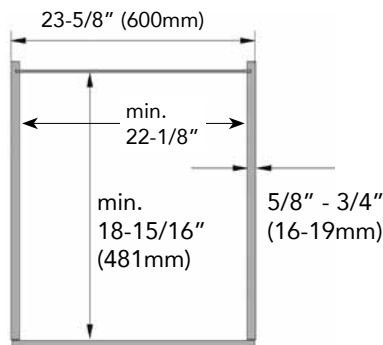

VSA SWING-OUT STORAGE - Soft Close
Made in Germany

Baskets glide out as door is opened. One easy motion brings stored goods into reach. Storage with easy access.

- Basket Width: 19-11/16"
- Cabinet Width: 23-5/8"
- Min. Installation Depth: 18-15/16"
- Tool-free installation of frame onto lower runners
- Tool-free attachment of carriers to mounting frame
- Height adjustment for individual baskets
- 33 lb. load cap per basket
- 4 or 5 Chrome baskets
- Soft Close

Saphir basket