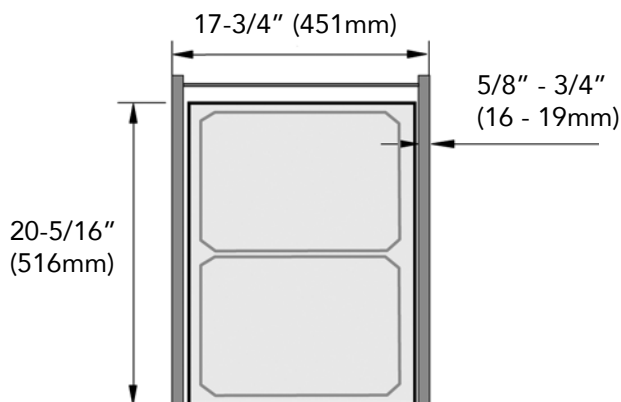

Cabinet Dimensions

Product Dimensions

Code
90005908

Description
Oko XXLiner
Waste Bin System

List/ea
$ 390.67