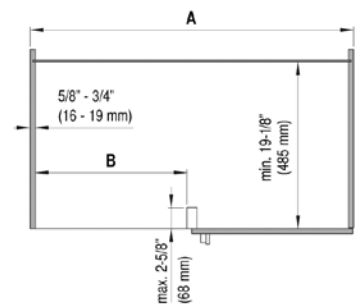

Frameless

Slide corner	1	2	3
Width	36" (914 mm)	42" (1067 mm)	48" (1219 mm)
Min. Depth	19-1/4" (490 mm)	21-5/8" (550 mm)	21-5/8" (550 mm)
Min. Opening	16-1/2" (419 mm)	19-1/2" (495 mm)	22-1/2" (572 mm)

Code	Description	List
90003283	LH Slide Corner, 39" Width	\$ 672
90003284	RH Slide Corner, 39" Width	672
90002991	LH Slide Corner, 42" Width	684
90002992	RH Slide Corner, 42" Width	684
90003281	LH Slide Corner, 45" Width	766
90003282	RH Slide Corner, 45" Width	766

BLIND CORNER SOFT-CLOSE PULL OUT

Made In Germany

Wari corner®

Left Hand Installation shown.

Front baskets swing sideways for free access to rear baskets. Silent and Smooth soft-close action.

- Smooth soft close system
- Easy assembly of door fronts with central height adjustment
- Independent width door mount bracket
- Height adjustable top baskets
- Tool-less door attachment
- Min installation depth: 19-1/8"
- Min installation height: 21-3/8"
- Load capacity: Door basket - 17 lbs.
Cabinet basket - 20 lbs.
- Saphir Chrome Finish

Code	Cab Width A	Door Opening B
90004164	31-1/2"	14-1/2" - 16-1/2"
90004165	31-1/2"	14-1/2" - 16-1/2"
90003890	35-1/2"	16-1/8" - 22-3/8"
90003891	35-1/2"	16-1/8" - 22-3/8"

Cabinet Dimensions

Packing: 1 set/box,
Includes all parts, 4 baskets and instructions