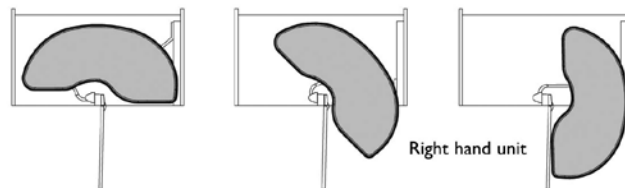

Pack: 1 set per box consisting of 2 shelves, twin mechanism and instructions.

Faceframe

Frameless

Twin corner	1	2	3
Width	39" (991 mm)	45" (1143 mm)	51" (1295 mm)
Min Depth	19-7/8" (485 mm)	19-1/8" (485 mm)	19-1/2" (490 mm)
Min. Opening	15-3/4" (400 mm)	17-1/2" (440 mm)	21-1/2" (540 mm)

Twin corner	1	2	3
Width	36" (914 mm)	42" (1067 mm)	48" (1219 mm)
Min. Depth	19-7/8" (504 mm)	19-7/8" (504 mm)	20" (509 mm)
Min. Opening	16-1/4" (411 mm)	18-1/2" (461 mm)	22" (561 mm)

Code	Hand	Cab Width:		Min. Opening		List
		Frameless	FaceFrame	Frameless	Faceframe	
90002409	LH	36"	39"	16.18"	15.75"	\$ 670
90002410	RH	36"	39"	16.18"	15.75"	670
90002411	LH	42"	45"	18.50"	17.32"	680
90002412	RH	42"	45"	18.50"	17.32"	680
90002517	LH	48"	51"	22.09"	21.26"	730
90002518	RH	48"	51"	22.09"	21.26"	730

CORNER UNIT : SLIDE CORNER

Made in Germany

- The trays turn and slide independently out of the cabinet
- The upper shelf can be placed at height 12-1/2" to 16-1/2"
- Inside height min 19-3/4"
- Load cap per shelf: 33 lbs.
- Specify left or right hand use
- Three sizes available
- Maple Tray, Silver powder coated rail